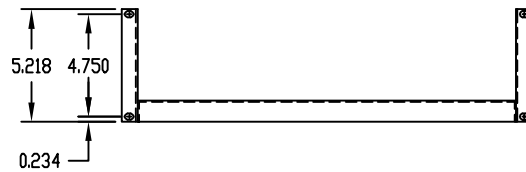

PART NAME

RELAY RACK SHELF

PART No.

SA-1278, 79 & SA-1378, 79

MATERIAL: SHELF \_\_\_\_\_ 16 GA. STEEL  
 MOUNTING BRACKETS \_\_\_\_\_ 14 GA. STEEL

FINISH: METALLIC GRAY  
 BLACK TEXTURE

NOTE: MOUNTING BRACKETS ARE ADJUSTABLE

LOAD RATING: 150 LBS. MAX.

PART NO.	A	B	C	D	E
SA-1278	19.000	17.562	16.000	QTY. (6)	12.000
SA-1279	19.000	17.562	20.000	QTY. (9)	18.000
SA-1378	23.000	21.562	16.000	QTY. (6)	12.000
SA-1379	23.000	21.562	20.000	QTY. (9)	18.000