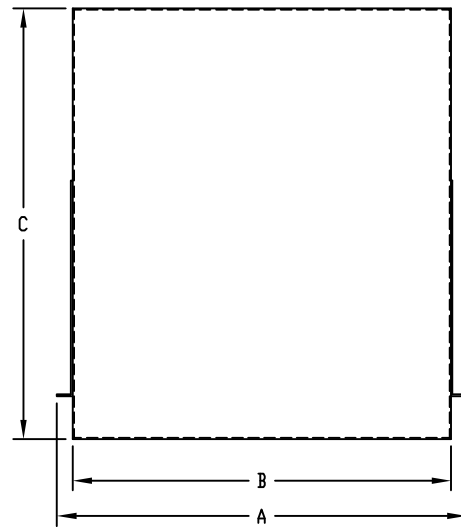

PART NAME

RELAY RACK SHELF

PART No.

SA-1278, 79 & SA-1378, 79

MATERIAL: SHELF \_\_\_\_\_ 16 GA. STEEL  
 MOUNTING BRACKETS \_\_\_\_\_ 14 GA. STEEL

FINISH: METALLIC GRAY  
 BLACK TEXTURE

NOTE: MOUNTING BRACKETS ARE ADJUSTABLE

LOAD RATING: 150 LBS. MAX.

PART NO.	A	B	C	D	E
SA-1278	19.000	17.562	16.000	QTY. (6)	12.000
SA-1279	19.000	17.562	20.000	QTY. (9)	18.000
SA-1378	23.000	21.562	16.000	QTY. (6)	12.000
SA-1379	23.000	21.562	20.000	QTY. (9)	18.000