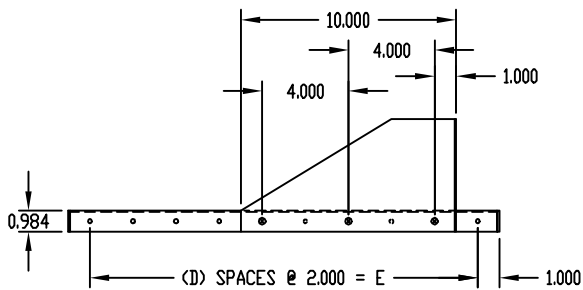

PART NAME

RELAY RACK SHELF

PART No.

SA-1278, 79 & SA-1378, 79

MATERIAL: SHELF \_\_\_\_\_ 16 GA. STEEL  
 MOUNTING BRACKETS \_\_\_\_\_ 14 GA. STEEL

FINISH: METALLIC GRAY  
 BLACK TEXTURE

NOTE: MOUNTING BRACKETS ARE ADJUSTABLE

LOAD RATING: 150 LBS. MAX.

PART NO.	A	B	C	D	E
SA-1278	19.000	17.562	16.000	QTY. (6)	12.000
SA-1279	19.000	17.562	20.000	QTY. (9)	18.000
SA-1378	23.000	21.562	16.000	QTY. (6)	12.000
SA-1379	23.000	21.562	20.000	QTY. (9)	18.000